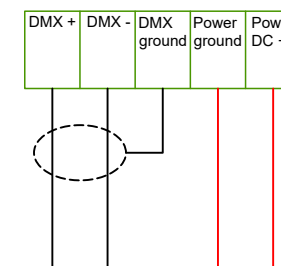

Master Panel

Master Panel connections

BELDEN 1502SB

UL1569 20AWG (2x0,5 mm²)

DMX cable: shielded cable BELDEN 1502SB

Drawn by Lorenzoni A.	Designed by 4C Innovation	Checked by 4C Innovation	File SL_SU_RGBW	Scale 1:4	Size A3
 Via di Montramito n°1722 I 55054 Massarosa (Lu) Italy www.4cinnovation.it info@4cinnovation.it +39 0584 961678		Description RGBW Control Panel single-line diagram			
		Mod. 01	Date 27/07/2020	Sheet 00	Drawing SL_SU_RGBW
<small>A termini di legge ci riserviamo la proprietà di questo disegno con divieto di riprodurlo o di renderlo comunque noto a terzi o a ditte concorrenti senza nostra autorizzazione scritta. All rights reserved including the right to reproduce or to disclose to third parties this drawing or position there off without company's written.</small>					