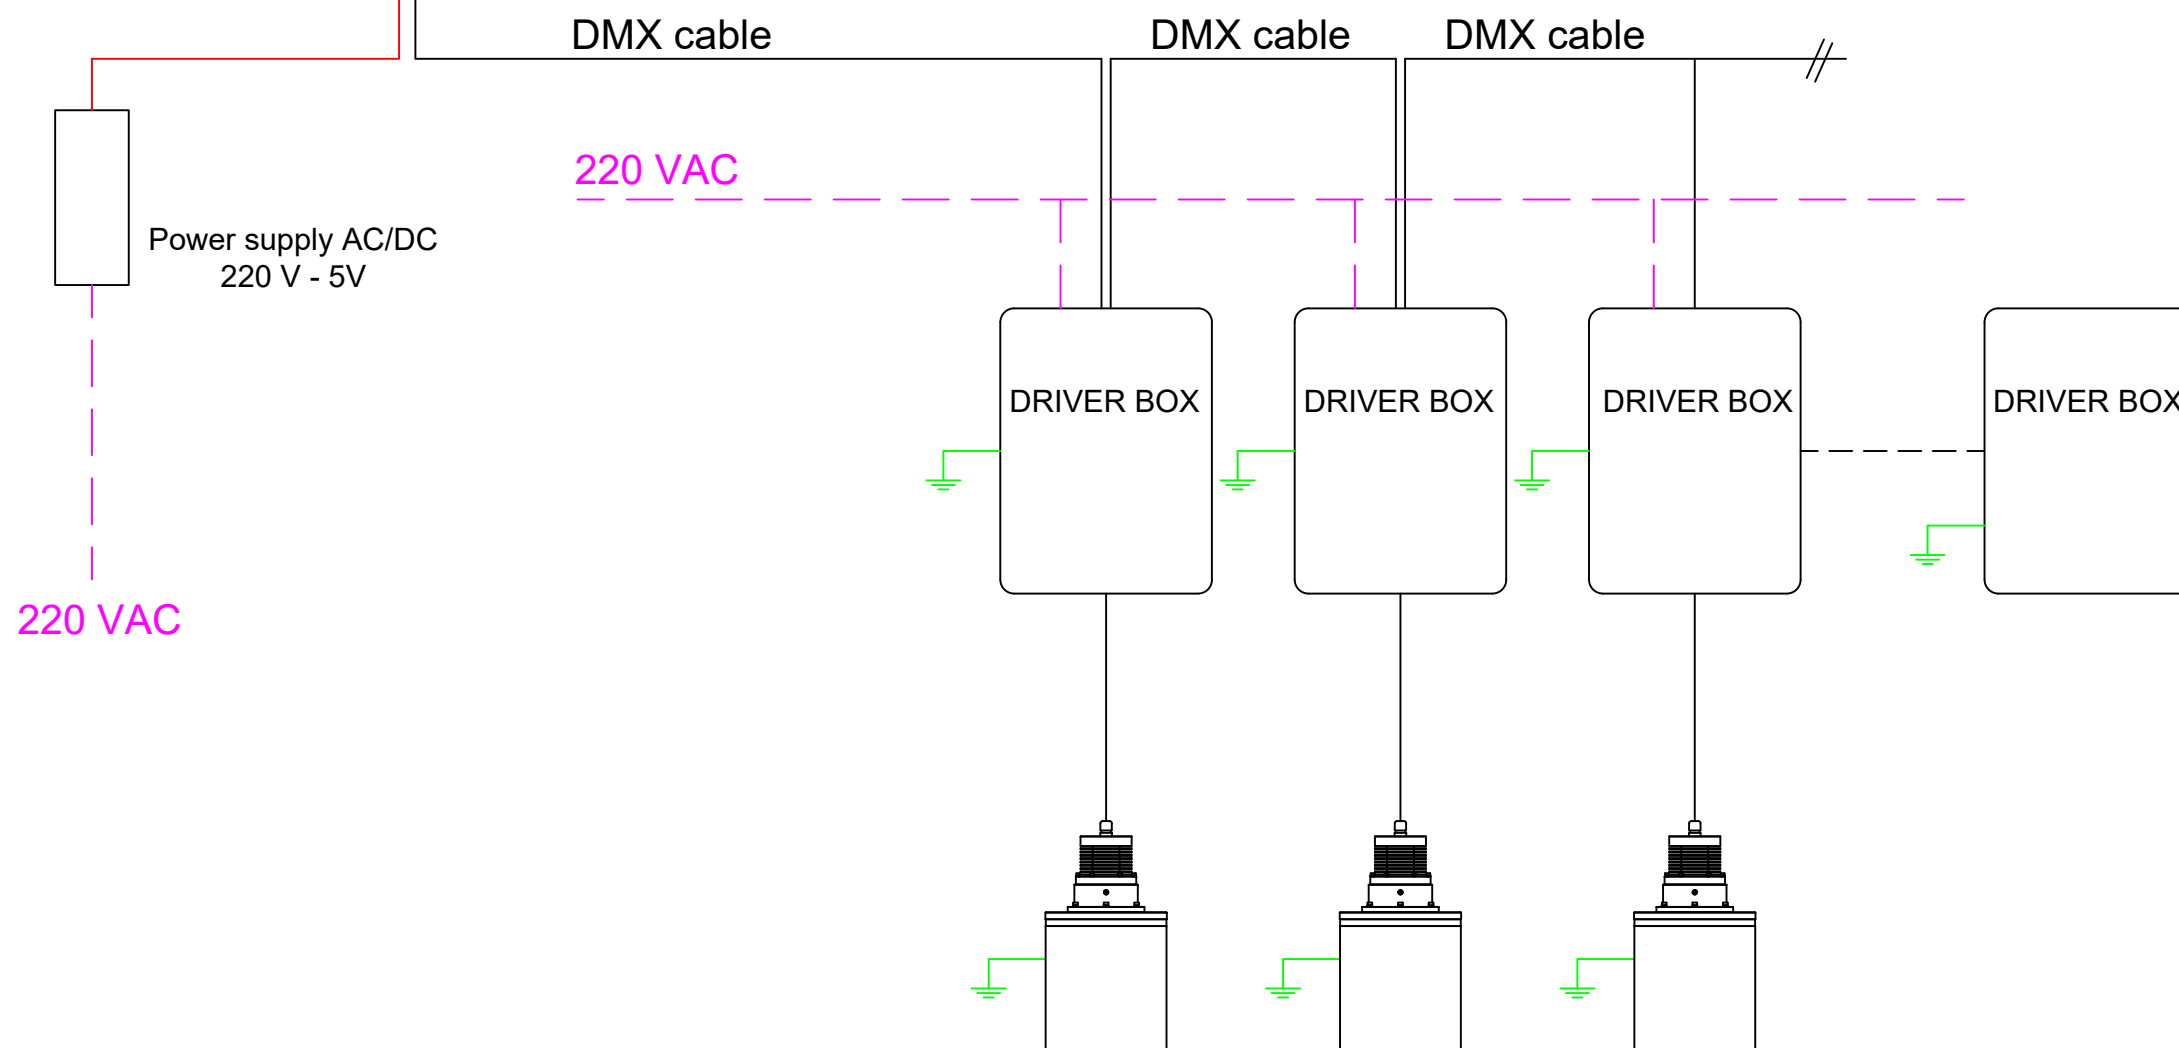

Master Panel

Master Panel connections

BELDEN 1502SB

UL1569 20AWG (2x0,5 mm²)

DMX cable: shielded cable BELDEN 1502SB

Drawn by Lorenzoni A.	Designed by 4C Innovation	Checked by 4C Innovation	File SL_SU_RGBW	Scale 1:4	Size A3
 Via di Montramito n°1722 I 55054 Massarosa (Lu) Italy www.4cinnovation.it info@4cinnovation.it +39 0584 961678		Description RGBW Control Panel single-line diagram			
		Mod. 01	Date 27/07/2020	Sheet 00	Drawing SL_SU_RGBW
<small>A termini di legge ci riserviamo la proprietà di questo disegno con divieto di riprodurlo o di renderlo comunque noto a terzi o a ditte concorrenti senza nostra autorizzazione scritta. All rights reserved including the right to reproduce or to disclose to third parties this drawing or position there off without company's written.</small>					